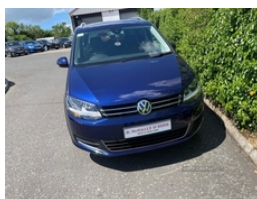

**Volkswagen Sharan 2.0 TDI SCR 150 SE Nav 5dr
DSG | Feb 2020**

£21,795

Miles:	31000
Fuel Type:	Diesel
Transmission:	Semi-Automatic
Colour:	Blue
Engine Size:	1968
CO2 Emission:	140
Tax Band:	Petrol/Diesel (£190 p/a)
Body Style:	MPV
Insurance group:	20E
Reg:	UIG8225

Technical Specs

DIMENSIONS	
Length:	4854mm
Width:	1904mm
Height:	1720mm
Seats:	7
Luggage Capacity (Seats Up):	256L
Gross Weight:	2390KG
Max. Loading Weight:	693KG
PERFORMANCE & ECONOMY	
Fuel Consum. (Urban Cold):	Not AvailableMPG
Fuel Consum. (Extra Urban):	Not AvailableMPG
Fuel Consum. (Combined):	Not AvailableMPG
Fuel Tank Capacity:	70L
Number Of Gears:	6 SPEED
Top Speed:	119MPH
Acceleration 0-100 km/h:	10.9s
Engine Power BHP:	147.5BHP